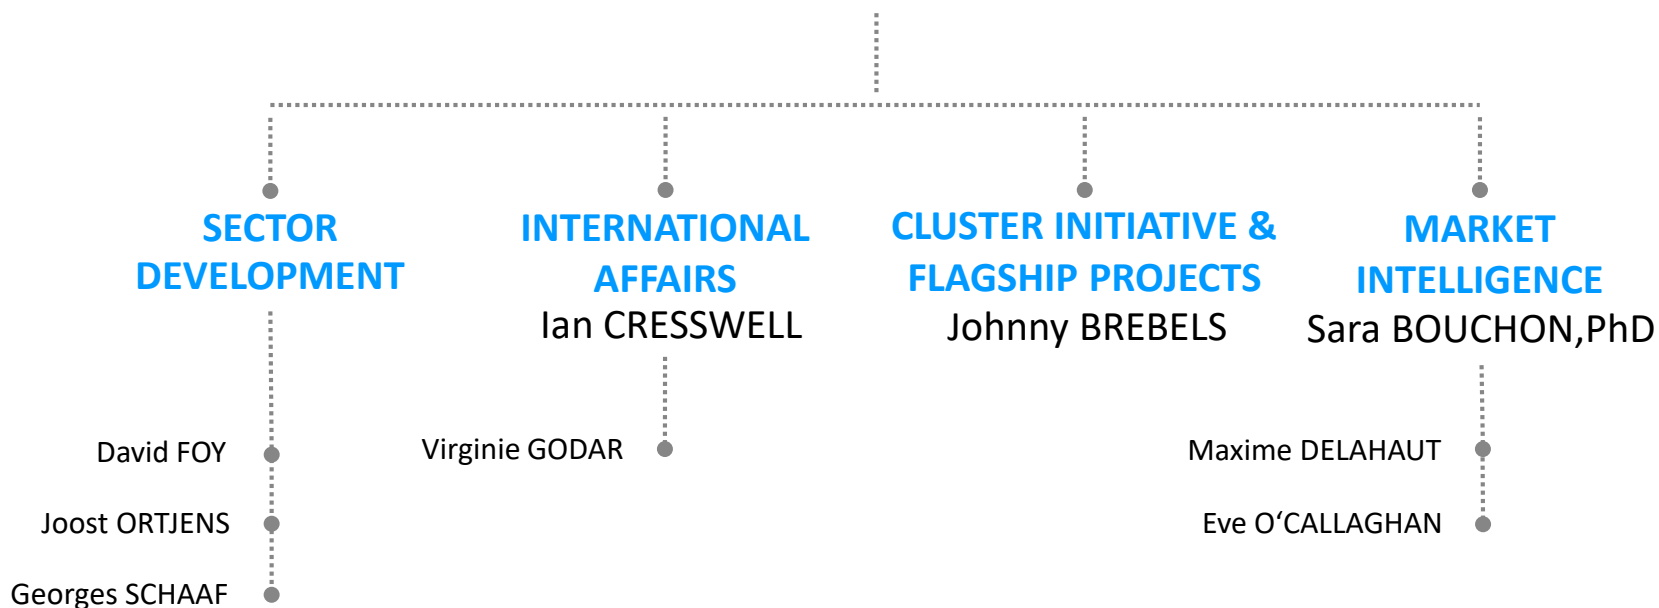

ORGANISATION CHART

Luxinnovation
July 2018

LUXINNOVATION
TRUSTED PARTNER FOR BUSINESS

Organisation Chart

Sector Development & Cluster Initiative

SECTOR DEVELOPMENT & CLUSTER INITIATIVE

Laurent FEDERSPIEL

Cluster Initiative & Flagship Projects

CLUSTER INITIATIVE & FLAGSHIP PROJECTS

Johnny BREBELS

CLUSTER INITIATIVE

FLAGSHIP PROJECTS

Jean-Claude BACKENDORF

Anja HÖTHKER

Start-up Support & SME Performance

Funding Management

FUNDING MANAGEMENT

Marc FERRING

NATIONAL FUNDING

Pascal FABING

Barbara GRAU

Isabelle HENNEQUIN

Alexander LINK

Etienne VARIOT