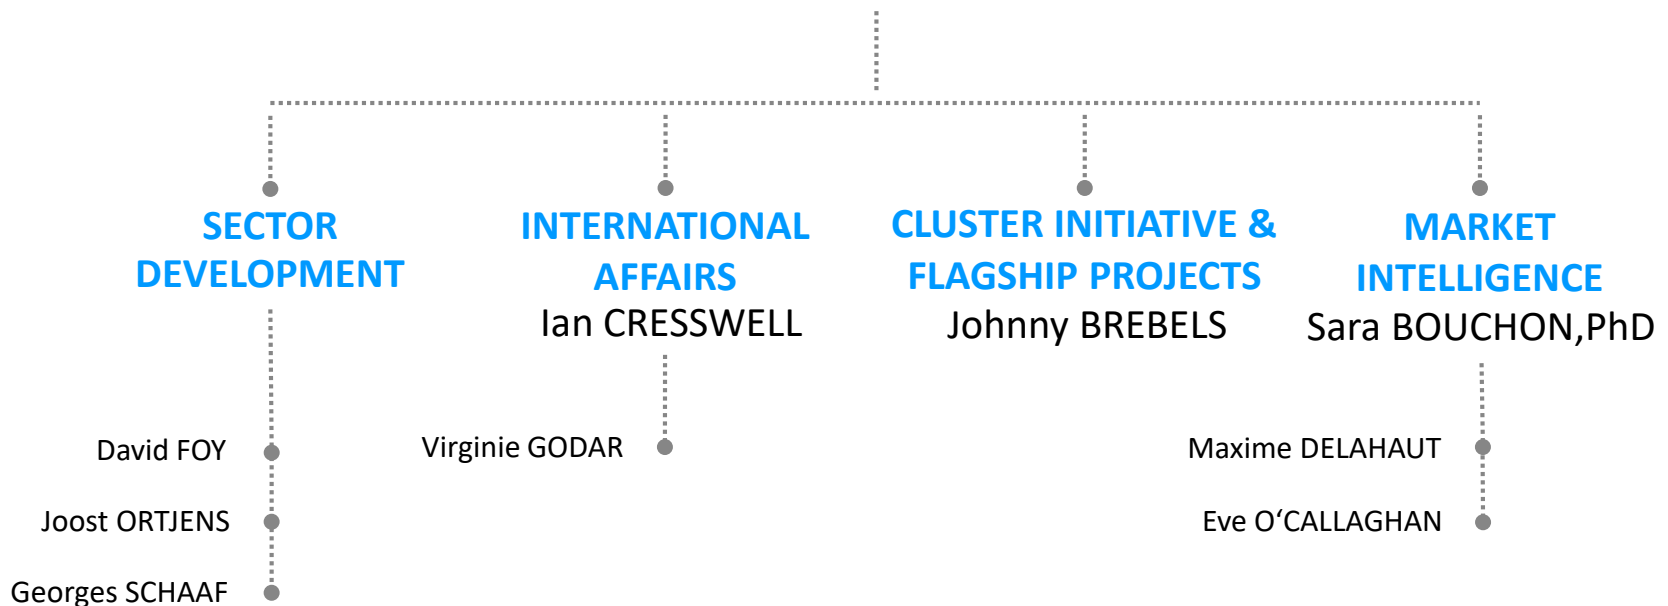

ORGANISATION CHART

Luxinnovation
July 2018

LUXINNOVATION
TRUSTED PARTNER FOR BUSINESS

Organisation Chart

Sector Development & Cluster Initiative

SECTOR DEVELOPMENT & CLUSTER INITIATIVE

Laurent FEDERSPIEL

Cluster Initiative & Flagship Projects

CLUSTER INITIATIVE & FLAGSHIP PROJECTS

Johnny BREBELS

CLUSTER INITIATIVE

FLAGSHIP PROJECTS

Jean-Claude BACKENDORF

Anja HÖTHKER

Start-up Support & SME Performance

Funding Management

FUNDING MANAGEMENT

Marc FERRING

NATIONAL FUNDING

Pascal FABING

Barbara GRAU

Isabelle HENNEQUIN

Alexander LINK

Etienne VARIOT