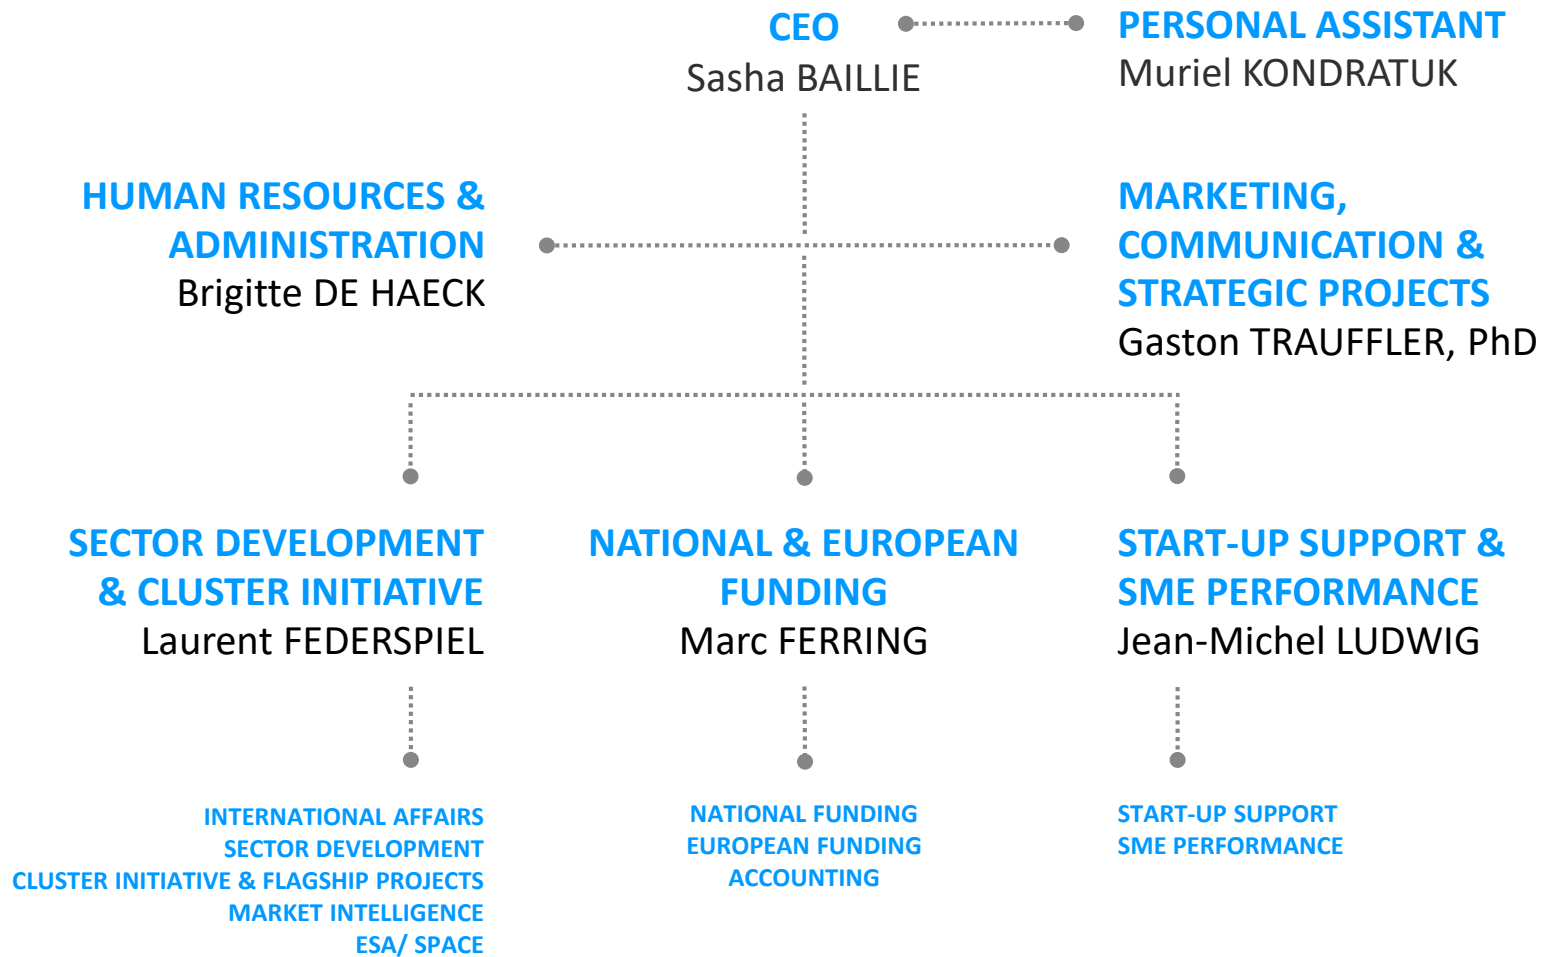

ORGANISATION CHART

Luxinnovation
July 2018

LUXINNOVATION
TRUSTED PARTNER FOR BUSINESS

Organisation Chart

Sector Development & Cluster Initiative

SECTOR DEVELOPMENT & CLUSTER INITIATIVE

Laurent FEDERSPIEL

Cluster Initiative & Flagship Projects

CLUSTER INITIATIVE & FLAGSHIP PROJECTS

Johnny BREBELS

CLUSTER INITIATIVE

FLAGSHIP PROJECTS

Jean-Claude BACKENDORF

Anja HÖTHKER

Start-up Support & SME Performance

Funding Management

FUNDING MANAGEMENT

Marc FERRING

NATIONAL FUNDING

Pascal FABING

Barbara GRAU

Isabelle HENNEQUIN

Alexander LINK

Etienne VARIOT