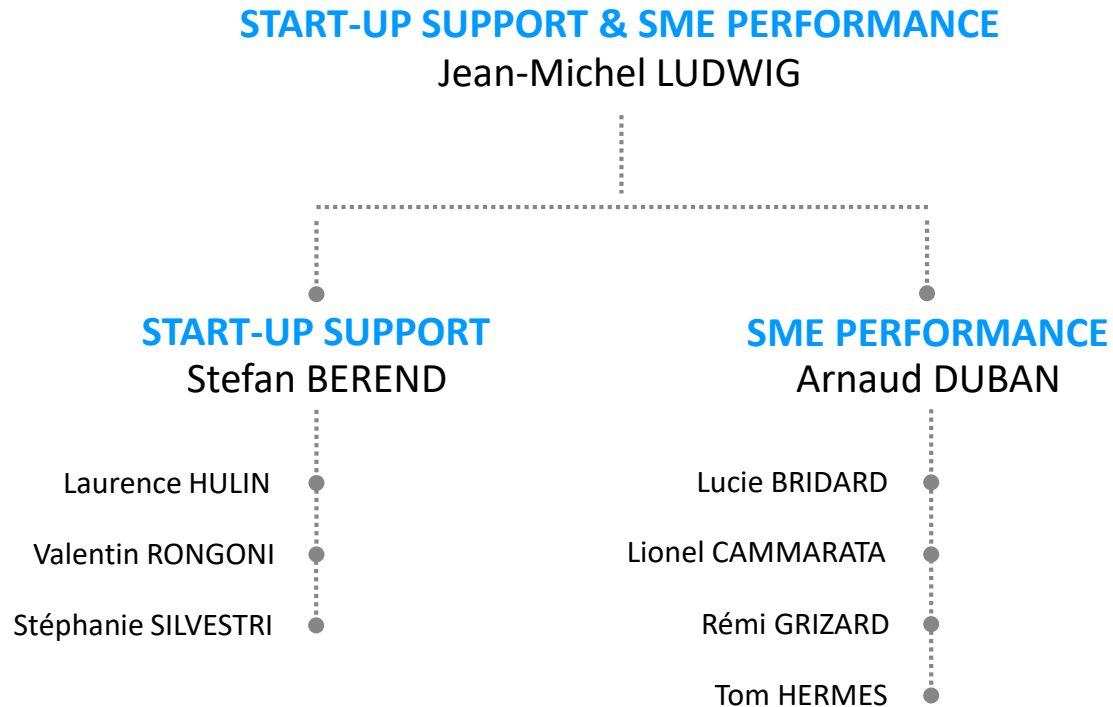

CLUSTER INITIATIVE & FLAGSHIP PROJECTS

Johnny BREBELS

CLUSTER INITIATIVE

FLAGSHIP PROJECTS

Jean-Claude BACKENDORF

Anja HÖTHKER

Start-up Support & SME Performance

Funding Management

FUNDING MANAGEMENT

Marc FERRING

NATIONAL FUNDING

Pascal FABING

Barbara GRAU

Isabelle HENNEQUIN

Alexander LINK

Etienne VARIOT